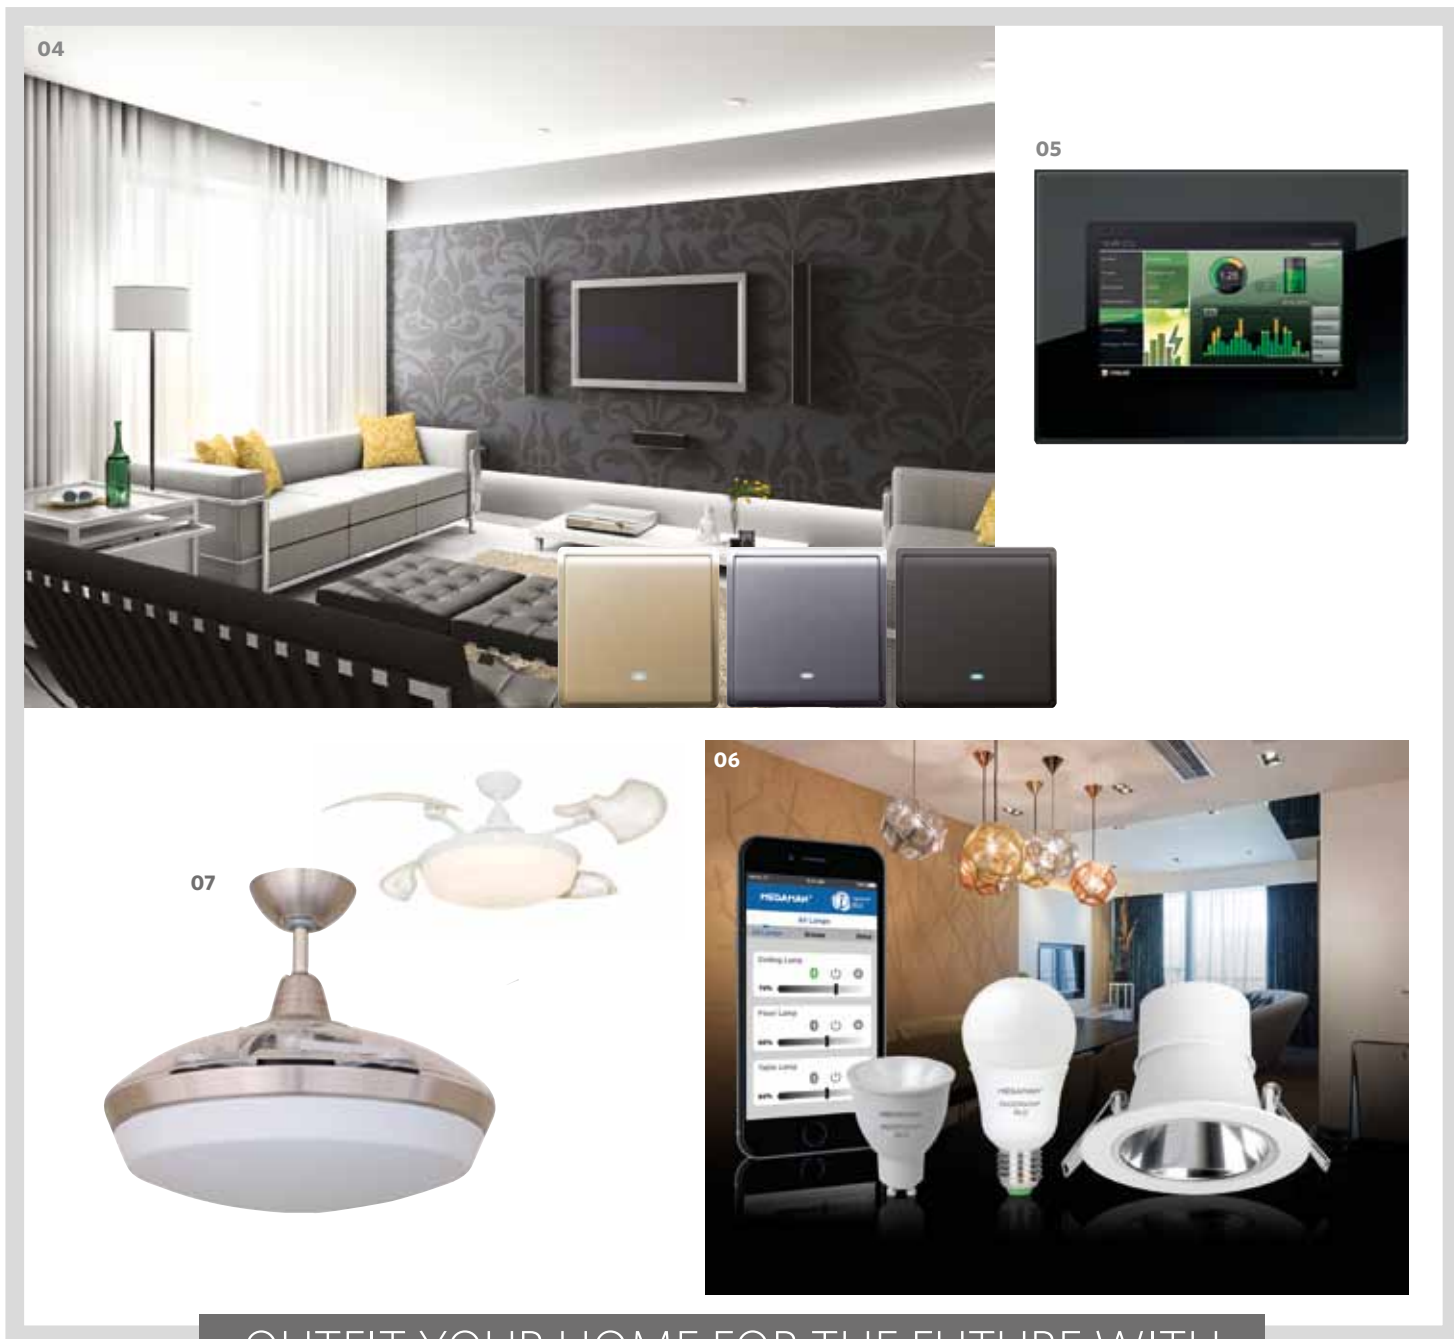

OUTFIT YOUR HOME FOR THE FUTURE WITH INTUITIVE DEVICES EASILY MANAGED VIA SMARTPHONE

04. PIENO

Corrosion, heat and impact resistant, Schneider Electric's Pieno switch marries a minimalistic, slim-line design with a switching mechanism and PerfectFace Switch Architecture for reliability and easy installation. 施耐德電氣的Pieno特大按板防蝕、耐熱、耐撞擊，並結合簡約纖巧的設計、創新的開關系統和PerfectFace Switch Architecture，格外可靠，安裝效果更完美無縫。

05. VIMAR

Vimar's By-Me Home Automation System is at the forefront of smart home technology, allowing you to control nearly every aspect of life from a single intuitive interface - including temperature, lighting, sound levels and alarm systems. 來自Vimar的By-Me智能家居系統採合尖端技術，讓你只需利用單一裝置便可輕鬆享受各種生活便利——包括控制溫度、燈光、音響和警報系統。

06. INGENIUM BLU

INGENIUM BLU's Bluetooth-enabled lamps use integrated Bluetooth technology to turn lights on and off, adjust brightness and set timers as well as lighting programmes all done with an easy-to-use smartphone app. 熒智®BLU是具備藍芽功能的LED燈泡，透過藍芽技術開關燈光、調整亮度、設定時間掣和照明程序，還可透過簡單使用的智慧手機應用程式操控，省時節能、一舉多得。

07. SWIFT

The Swift fan by the Australian Iconic Fan Co. delivers a powerful airflow. The fan blades are retractable - thus able to transform into a pendant light - and can also be fitted with four E27 energy saving LED bulbs. 澳洲Iconic Fan Co.的Swift吊扇採用革命性設計，帶來強勁風力。扇葉只會在使用時打開，收起後外型有如吊燈。燈罩內可安裝4個E27燈電LED燈泡。